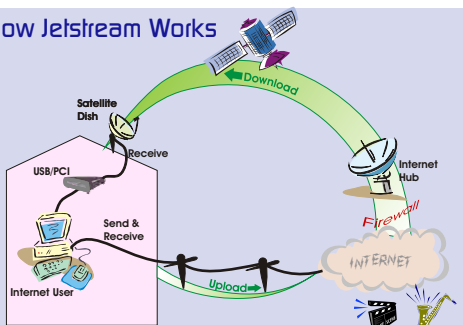

How Jetstream Works

All our packages include:

- Internal self-fit PCI card or external USB DVB, client software for Windows and satellite dish.
- Service Availability of 99% per year.
- 9am to 5.30pm working week Customer Service.

Note: Jetstream is intended to enhance the internet experience for browsers in non-ADSL areas and is not recommended for 'network sharing', 'online gaming' or 'constant large-file downloading'.

SCS Broadband Ltd - Unit 4, Centre 21, Bridge Lane, Woolston, Warrington WA1 4AW
Tel: 0870 220 2261 Technical Help Desk: 0906 711 2022 (50p/min) Fax: 01925 859125
E-mail: info@scsbroadband.com Web: www.scsbroadband.com

JETSTREAM 256

£21.00
per month (£24.67 inc VAT)
Approximately 5x the speed of a 56k modem

JETSTREAM 512

£31.00
per month (£36.42 inc VAT)
Approximately 10x the speed of a 56k modem

JETSTREAM 1024

£41.00
per month (£48.17 inc VAT)
Approximately 20x the speed of a 56k modem

JETSTREAM 2048

£71.00
per month (£83.42 inc VAT)
Approximately 40x the speed of a 56k modem

Powered by Plenexis
Brought to You by
SCS Broadband